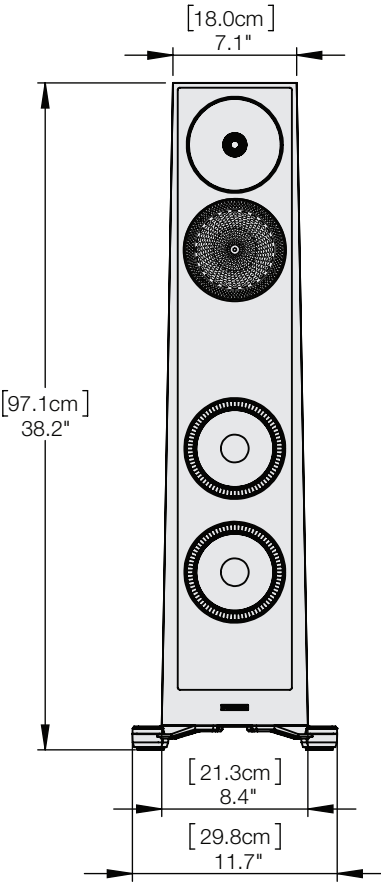

TOP VIEW

TOP VIEW
(with grille)

FRONT VIEW

SIDE VIEW

BACK VIEW

OVERALL DIMENSIONS: (H) 38.2" [97.1cm] x (W) 11.7" [29.8cm] x (D) 14" [35.6cm]
WEIGHT: 52 lbs (23.6 kg) each