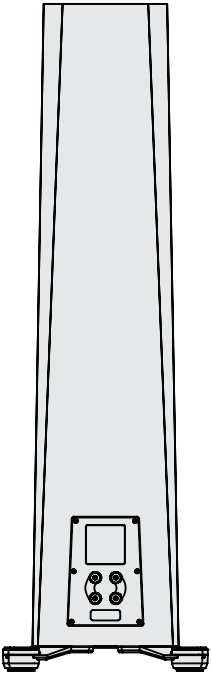

TOP VIEW

TOP VIEW
(with grille)

FRONT VIEW

SIDE VIEW

BACK VIEW

OVERALL DIMENSIONS: (H) 38.2" [97.1cm] x (W) 11.7" [29.8cm] x (D) 14" [35.6cm]
WEIGHT: 52 lbs (23.6 kg) each