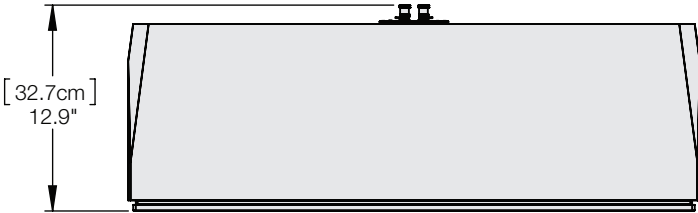

TOP VIEW

TOP VIEW
(with grille)

FRONT VIEW

SIDE VIEW

BACK VIEW

OVERALL DIMENSIONS: (H) 8.9" [22.6cm] x (W) 35.7" [90.8cm] x (D) 12.9" [32.7cm]
WEIGHT: 48 lbs (21.8 kg) each