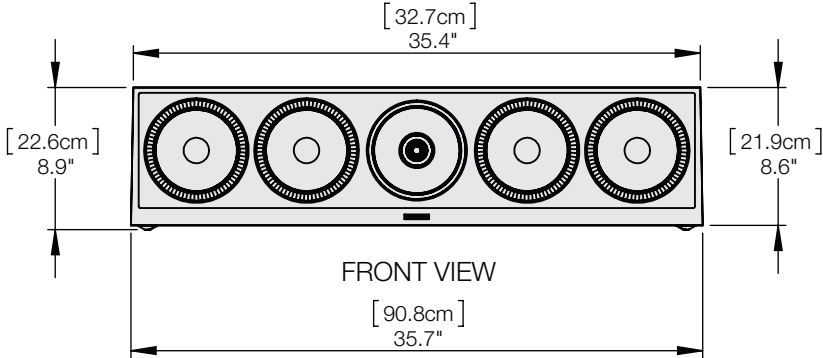

TOP VIEW

TOP VIEW
(with grille)

FRONT VIEW

SIDE VIEW

BACK VIEW

OVERALL DIMENSIONS: (H) 8.9" [22.6cm] x (W) 35.7" [90.8cm] x (D) 12.9" [32.7cm]
WEIGHT: 48 lbs (21.8 kg) each